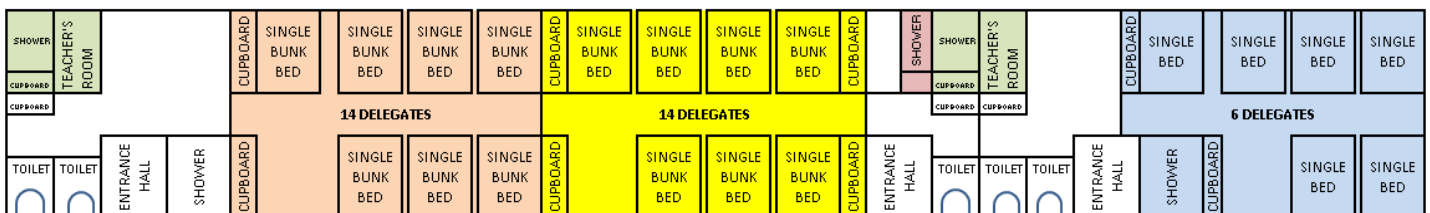

**SELF - CATERING CHALETs**

| UNIT DESCRIPTION  |  | TYPE | LOW SEASON | HIGH SEASON | Long Weekends | PEAK SEASON |
|-------------------|--|------|------------|-------------|---------------|-------------|
| 2 Slpr Chalet     | 1 bedroom, Open plan chalet (2 single beds)        | TCS2 | R 1,280.00 | R 1,540.00  | R 1,775.00    | R 1,990.00  |
| 2 Slpr Log Cabin  | 1 bedroom, (1 double bed)                          | SLD2 | R 1,280.00 | R 1,540.00  | R 1,775.00    | R 1,990.00  |
| 4 Slpr Chalet     | 2 bedroom, (1 double & 1 single & bunk bed set)    | TCD4 | R 2,240.00 | R 3,030.00  | R 3,510.00    | R 3,710.00  |
| 4 Slpr Log Cabin  | 2 bedroom, (1 double & 2 singles)                  | SLD4 | R 1,920.00 | R 2,410.00  | R 2,980.00    | R 3,420.00  |
| 6 Slpr House      | 3 bedroom, (1 double, 2 bedrooms 2 singles)        | SHD6 | R 2,610.00 | R 3,490.00  | R 3,970.00    | R 4,560.00  |
| 8 Slpr House      | 3 bedroom, (2 doubles, 4 single beds in one room)  | SHD8 | R 3,970.00 | R 5,330.00  | R 6,110.00    | R 6,900.00  |
| 8 Slpr Guesthouse | 4 bedroom, (2 doubles, 2 single beds in two rooms) | DGD8 | R 3,970.00 | R 5,400.00  | R 6,360.00    | R 7,280.00  |

**YOUTH HOSTEL LAYOUT**

**THE YOUTH HOSTEL SLEEPS 36 GUESTS. NO KITCHEN OR COOKING FACILITIES AVAILABLE IN THE YOUTH HOSTEL**